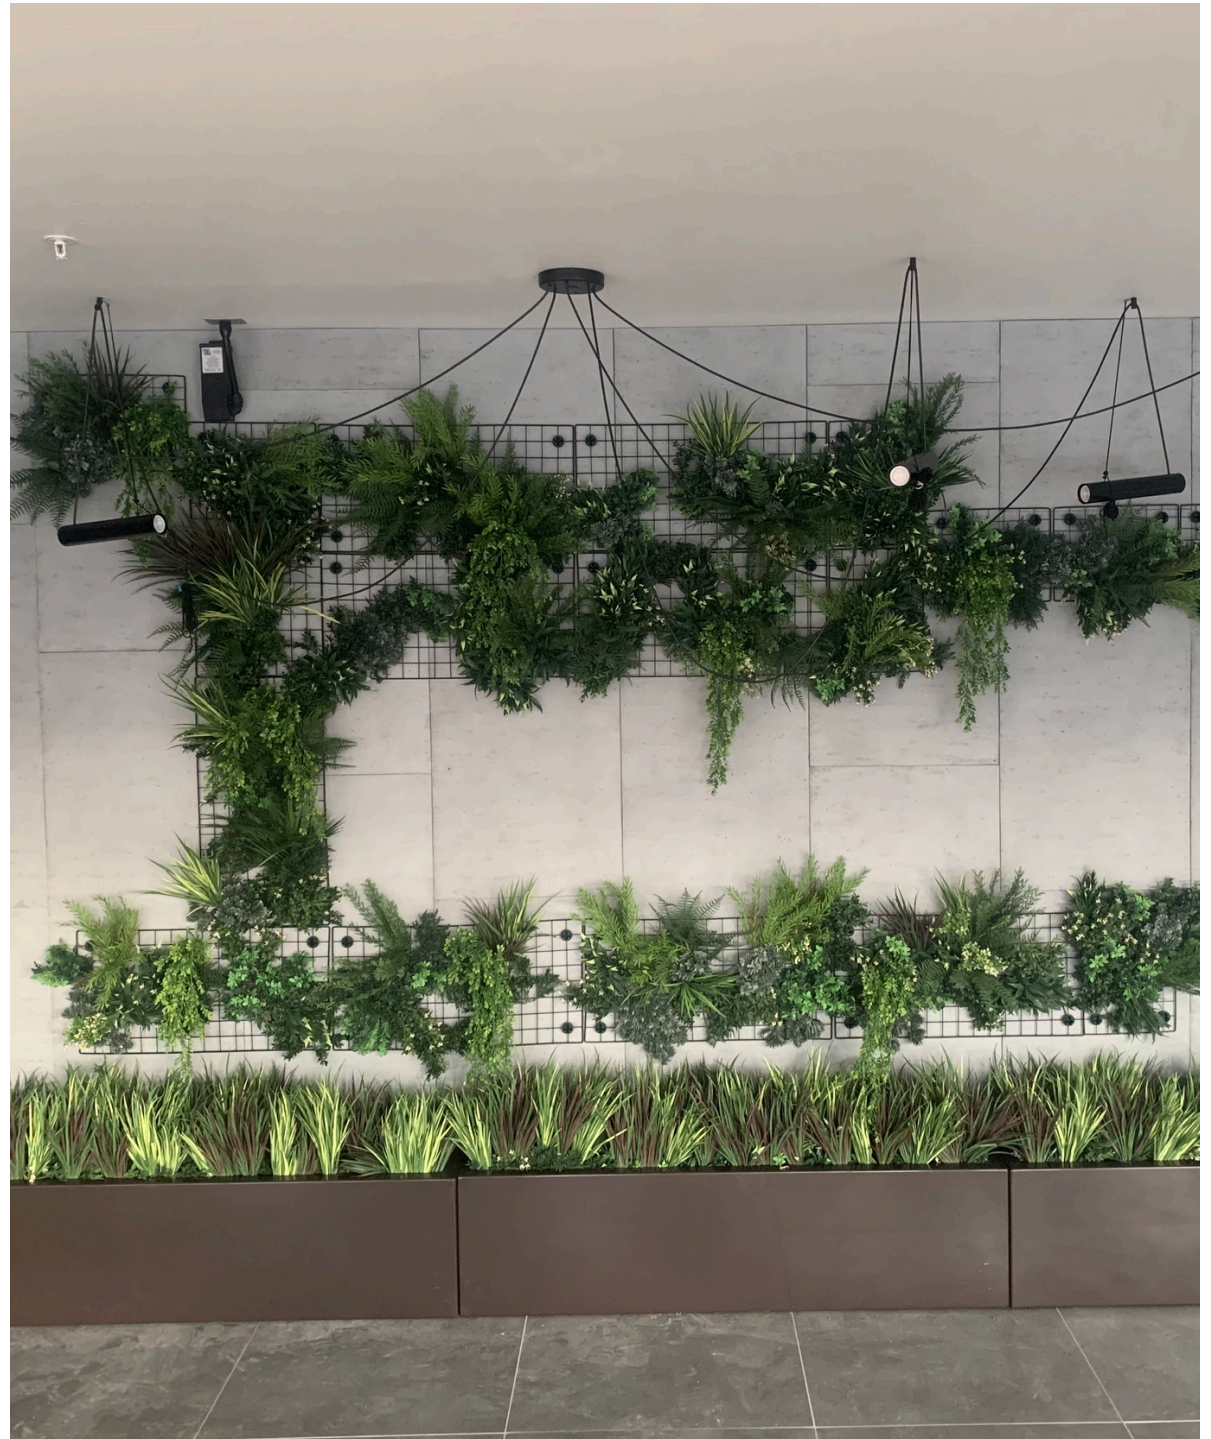

LOOK BOOK

ORGANIC FINISH GREEN
WALLS

ACCENT CHOICES

PINK HOPS

SPRAY WHITE

SIREN RED

BUXUS

IVY

GRASSES

LAVENDAR

Green wall
mountain organic
finish

Foliage growing down and up the wall - Colorado

Trailing Buxus -
Large Grasses
Washington, DC

Green wall -
growing down
the wall - Ava
rooftop bar,
Nashville

Greenwall panels cut
and growing
organically on wire
mesh

Green wall growing up the wall - Mandalay Bay Las Vegas

Straight edge wall
with trailing plants
to blend and end
organically

'Growing' Plant Logos