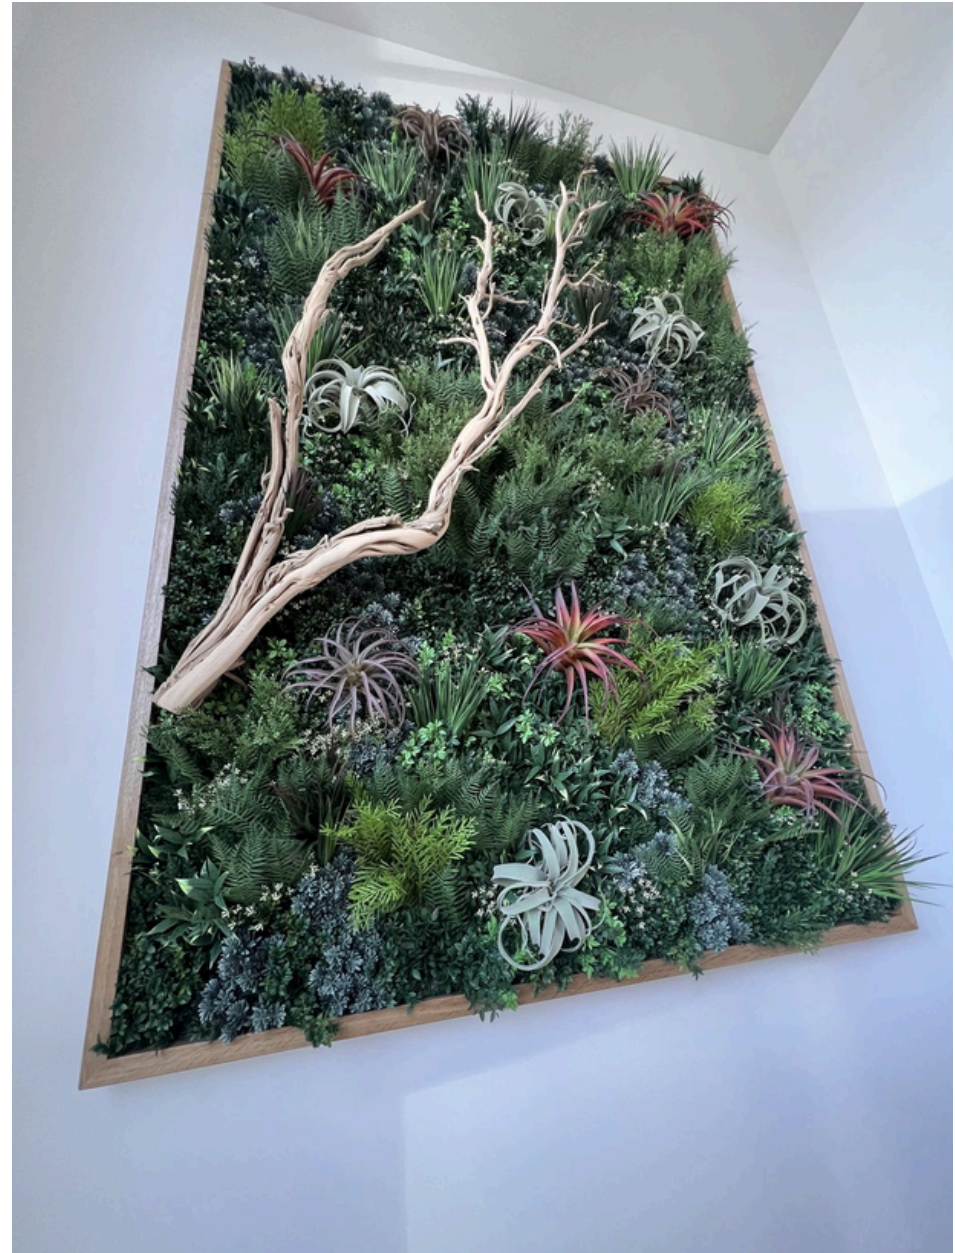

LOOK BOOK

STYLED ARTIFICIAL
GREEN WALLS

ACCENT CHOICES

PINK HOPS

SPRAY WHITE

SIREN RED

BUXUS

IVY

GRASSES

LAVENDAR

Large Grasses &
Trailing Buxus

Custom podocarpus wall

Trailing Buxus -
Large Grasses

Trailing Buxus
Delicate White

Lavendar
Marbeling

Trailing Buxus Spray
White Drifts

Pink, Lavendar &
Spray White
Veining

All colors and drifts
of pink hops, spray
white, lavender

Siren Red

Podocarpus
Vein

Pink Hops

Lavendar

Trailing Buxus

driftwood
& air plant
accents