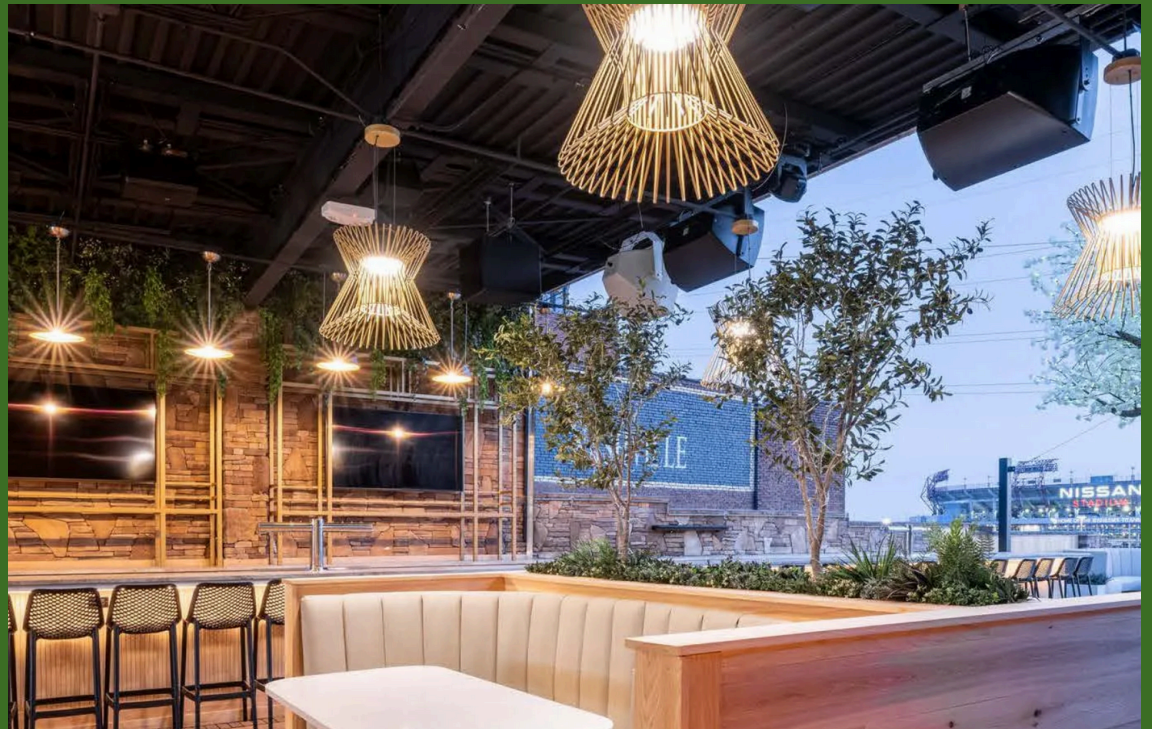

LOOK BOOK

CEILING APPLICATIONS
GREEN CEILINGS -
GROWING CEILINGS

SMOOTHIES

16 oz. / 24 oz.

- LIQUID LUNCH 8 / 10
banana, peanut butter, almond milk
- STRAWBERRY 8 / 10
strawberries, banana, coconut milk, raw agave
- WELL BEING SMOOTHIE 8.5 / 10.5
cucumber, lemon, grapefruit, apple, spinach, kale, pineapple, mango
- PEACE, LOVE + AVOCADO 8.5 / 10.5
avocado, almond milk, spinach, banana, mango, almond butter
- BEE GREEN 8.5 / 10.5
kale, spinach, coconut water, pineapple, mango, honey, hot pollen, orange juice
- PARADISE FOUND 8.5 / 10.5
mango, pineapple, coconut milk, coconut water